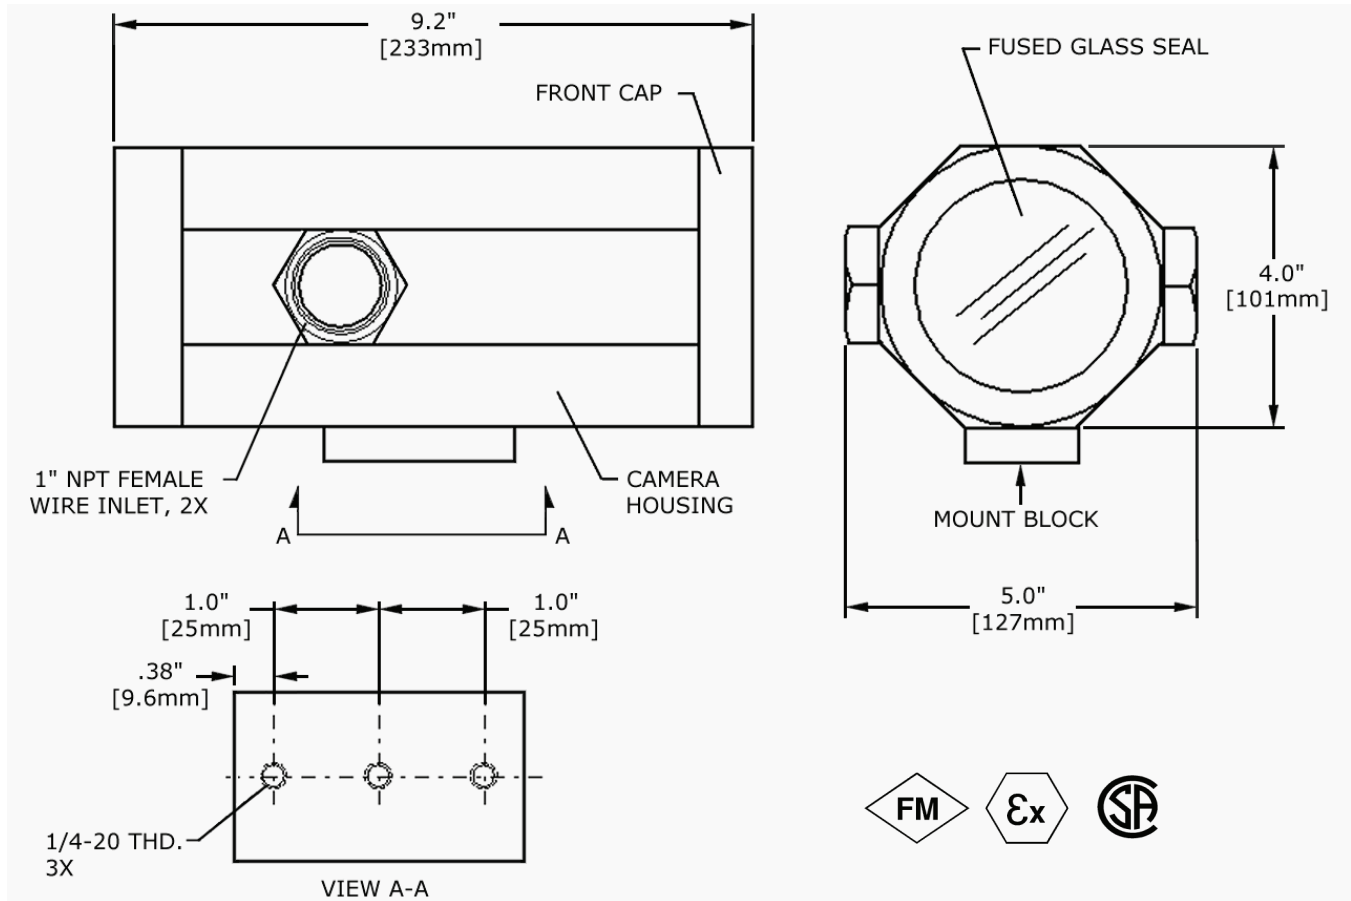

DIMENSIONAL INFORMATION

HOW TO ORDER: Select the appropriate symbols and build a part number as shown:

EXAMPLE:

VSE5011-WP

VIDEO OUTPUT FORMAT
VS - North American Standard
VE - European Standard

CAMERA OPTIONS
B - B&W camera
C - Color camera
L - Low Light B&W camera
I - IR (Near) B&W camera
E - Ethernet camera

CAMERA APPLICATION
4 - Surveillance with 304L SS enclosure
5 - Surveillance with aluminum enclosure (standard)

CAMERA PSU ENVIRONMENTAL RATING
0 - [Non WP or EXP camera power supply](#)
1 - [WP camera power supply](#)
2 - [EXP or FP camera power supply. EXP PSU enclosure is rated Class I, Div. 1, Groups C & D.](#)

CAMERA ENCLOSURE ENVIRONMENTAL RATING /INPUT VOLTAGE
WP - Weather Proof, NEMA 4 and IP66 rated. User supplies 120V AC
IP - Weather Proof, NEMA 4 and IP66 rated. User supplies 230V AC
EXP - Explosion proof Class 1, Div. 1, Groups B, C, and D. Class II, Div. 1, Groups E, F and G. User supplies 120V AC.
FP - Flame proof EEx d IIC T6. User supplies 230V AC.

ADDITIONAL OPTIONS
1 - No additional options
2 - Cooling Tube
3 - Spray Ring
4 - Spray Ring and Cooling Tube

LENS OPTION AND APPROXIMATE LENS VIEW ANGLES
1 - Manual iris lens with standard view angle, 41°H x 31°V
2 - Manual iris lens with wide view angle, 69°H x 53°V
3 - Manual iris lens with wide view angle, 58°H x 45°V
6 - Manual iris lens with narrow view angle, 7°H x 5°V
7 - 6x Zoom Lens with Auto Iris, 8 - 48mm FL
Provides view angles: 43°H x 33°V at 8mm
8°H x 6°V at 48mm
8 - Manual iris lens with narrow view angle, 3.5°H x 2.5°V

CANTY

JM Canty Inc | Buffalo, NY USA
JM Canty Intl Ltd | Dublin, Ireland

Ph: (716) 625 4227
Ph: + 353 (01) 882 9621

Fax: (716) 625 4228
Fax: +353 (01) 882 9622

www.jmcanty.com