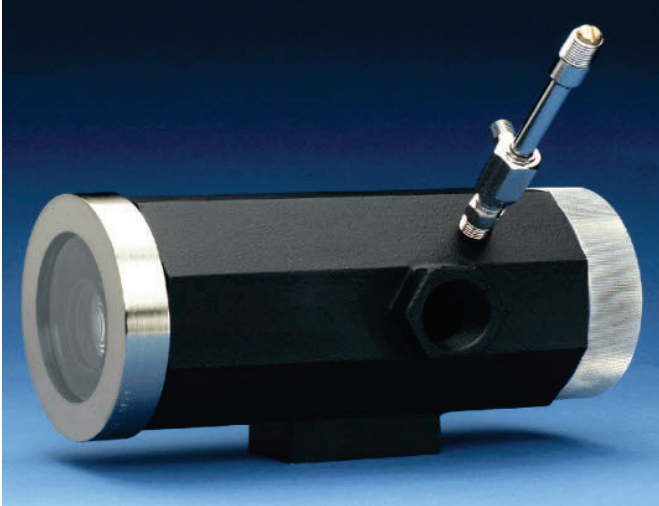

CANTY

PROCESS TECHNOLOGY

INDUSTRIAL SURVEILLANCE CAMERAS

WEATHER PROOF/ EXPLOSION PROOF

Canty Surveillance Cameras are ideal for demanding surveillance applications, visual inspection or verification functions in extreme environments.

- Weather proof, explosion/flame proof housings.
- Designed for harsh industrial environments - Heavy duty, rugged enclosures.
- Fused glass provides hermetic seal of the enclosure - no gaskets required.
- High Quality cameras, optics for optimum picture resolution.
- All cameras, lenses feature state of the art camera technology.
- Compact and light-weight
- Various models feature FM, CSA approvals, approval to CENELEC standards.

MECHANICAL

- Size: See dimensional info drawing.
- Weight: Approximately 5 lbs.
- Mounting: 1/4" x 20 connection, 3X in mounting block on housing. Various wall, base mount brackets are available.
- Ratings: Available in NEMA 4, IP66, Explosion proof Class I, Div. 1, Groups B, C & D, Class II, Div. 1, Groups E, F & G, or Flame proof EEx d IIc T6.
- Temperature: - 10°C to 40°C typical. Ratings to 2000°F are available on certain models. Consult factory for details.