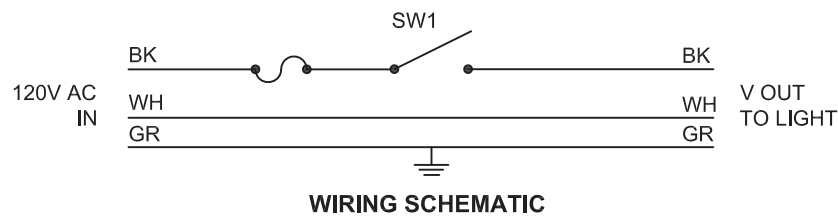

NOTICE THIS DRAWING IS THE PROPERTY OF J.M. CANTY AND MUST BE RETURNED WITHOUT REPRODUCTION OR DUPLICATION, AT ANY TIME UPON REQUEST, BUT IN ANY EVENT AS SOON AS IT HAS SERVED THE PURPOSE FOR WHICH IT WAS FURNISHED, WHILE IN THE POSSESSION OF THE RECIPIENT, IT MUST BE PROPERLY SAFEGUARDED AGAINST DISCLOSURE TO ANYONE EXCEPT THOSE EMPLOYEES WHO REQUIRE IT FOR WORK OR JOB. THE RECIPIENT MUST KEEP CONFIDENTIAL AND REQUIRE HIS (HER) EMPLOYEES TO KEEP CONFIDENTIAL THE INFORMATION CONTAINED HERE ON.		DRAWN BY GKW	DATE 01-OCT-07	J.M. CANTY INC. 6100 DONNER RD. BUFFALO, N.Y. 14094 U.S.A.	WWW.JMCANTY.COM	J.M. CANTY INTL. LTD. BALLYCOOLIN BUS, PK. BLANCHARDSTOWN DUBLIN 15, IRELAND
		APPROVAL JD	DATE 09-NOV-07			
		ENGINEERING ANALYSIS CURRENT	DATE	TITLE POWER SUPPLY SPECIFICATIONS, P/N LC6522-3, MODEL HYL 80-1C-WP (120V)		
		MFG. APPROVAL PENDING	DATE	SIZE REVISION C 0		FILE NAME C10926
		QUALITY CONTROL I.O.A.	DATE	SCALE N.T.S.		SHEET 1 OF 1