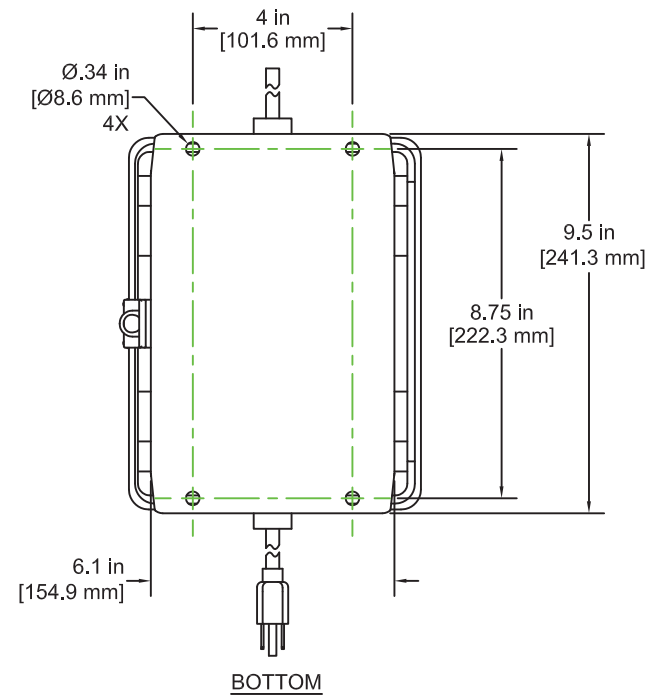

SPECIFICATIONS

P/N	LC6522-3
MODEL	HYL 80-1C-WP (120V)
INPUT VOLTAGE	120V AC, 50/60 Hz
OUTPUT VOLTAGE	120V AC
POWER REQUIREMENT	80 VA
TIMER	NO

FEATURES

- FIBERGLASS ENCLOSURE, WEATHER PROOF RATED, NEMA 4X / IP66
- 16 ft. [4.8 m] PIGTAILED (FLYING LEAD) OUTPUT CABLE TO LIGHT SOURCE

NOTES:

1. ALL INFORMATION SUBJECT TO CHANGE WITHOUT NOTICE

<p style="text-align: center;">NOTICE</p> <p>THIS DRAWING IS THE PROPERTY OF J.M. CANTY AND MUST BE RETURNED WITHOUT REPRODUCTION OR DUPLICATION, AT ANY TIME UPON REQUEST, BUT IN ANY EVENT AS SOON AS IT HAS SERVED THE PURPOSE FOR WHICH IT WAS FURNISHED, WHILE IN THE POSSESSION OF THE RECIPIENT, IT MUST BE PROPERLY SAFEGUARDED AGAINST DISCLOSURE TO ANYONE EXCEPT THOSE EMPLOYEES WHO REQUIRE IT FOR WORK OR JOB. THE RECIPIENT MUST KEEP CONFIDENTIAL AND REQUIRE HIS (HER) EMPLOYEES TO KEEP CONFIDENTIAL THE INFORMATION CONTAINED HERE ON.</p>		DRAWN BY GKW	DATE 01-OCT-07	J.M. CANTY INC. 6100 DONNER RD. BUFFALO, N.Y. 14094 U.S.A.	WWW.JMCANTY.COM	J.M. CANTY INTL. LTD. BALLYCOOLIN BUS, PK. BLANCHARDSTOWN DUBLIN 15, IRELAND
		APPROVAL JD	DATE 09-NOV-07			
		ENGINEERING ANALYSIS CURRENT	DATE	TITLE POWER SUPPLY SPECIFICATIONS, P/N LC6522-3, MODEL HYL 80-1C-WP (120V)		
		MFG. APPROVAL PENDING	DATE	SIZE REVISION C 0		FILE NAME C10926
		QUALITY CONTROL I.O.A.	DATE	SCALE N.T.S.		SHEET 1 OF 1