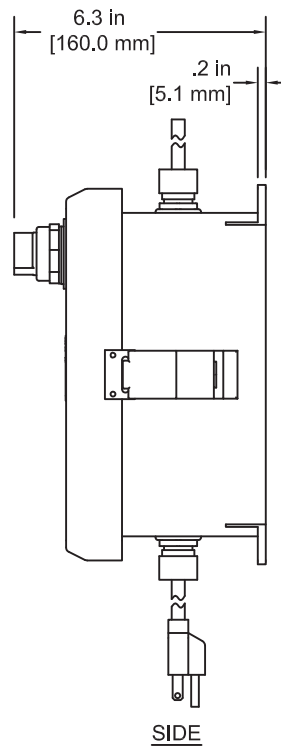

SPECIFICATIONS

P/N	LC6522-3
MODEL	HYL 80-1C-WP (120V)
INPUT VOLTAGE	120V AC, 50/60 Hz
OUTPUT VOLTAGE	120V AC
POWER REQUIREMENT	80 VA
TIMER	NO

FEATURES

- FIBERGLASS ENCLOSURE, WEATHER PROOF RATED, NEMA 4X / IP66
- 16 ft. [4.8 m] PIGTAILED (FLYING LEAD) OUTPUT CABLE TO LIGHT SOURCE

NOTES:

1. ALL INFORMATION SUBJECT TO CHANGE WITHOUT NOTICE

<p style="text-align: center;">NOTICE</p> <p>THIS DRAWING IS THE PROPERTY OF J.M. CANTY AND MUST BE RETURNED WITHOUT REPRODUCTION OR DUPLICATION, AT ANY TIME UPON REQUEST, BUT IN ANY EVENT AS SOON AS IT HAS SERVED THE PURPOSE FOR WHICH IT WAS FURNISHED, WHILE IN THE POSSESSION OF THE RECIPIENT, IT MUST BE PROPERLY SAFEGUARDED AGAINST DISCLOSURE TO ANYONE EXCEPT THOSE EMPLOYEES WHO REQUIRE IT FOR WORK OR JOB. THE RECIPIENT MUST KEEP CONFIDENTIAL AND REQUIRE HIS (HER) EMPLOYEES TO KEEP CONFIDENTIAL THE INFORMATION CONTAINED HERE ON.</p>		DRAWN BY GKW	DATE 01-OCT-07	J.M. CANTY INC. 6100 DONNER RD. BUFFALO, N.Y. 14094 U.S.A.	WWW.JMCANTY.COM	J.M. CANTY INTL. LTD. BALLYCOOLIN BUS, PK. BLANCHARDSTOWN DUBLIN 15, IRELAND
		APPROVAL JD	DATE 09-NOV-07			
		ENGINEERING ANALYSIS CURRENT	DATE	TITLE POWER SUPPLY SPECIFICATIONS, P/N LC6522-3, MODEL HYL 80-1C-WP (120V)		
		MFG. APPROVAL PENDING	DATE	SIZE REVISION C 0		FILE NAME C10926
		QUALITY CONTROL I.O.A.	DATE	SCALE N.T.S.		SHEET 1 OF 1