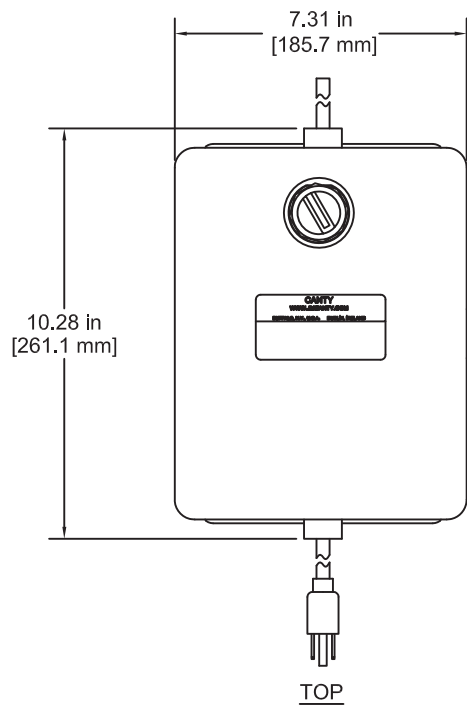

SPECIFICATIONS

P/N	LC6522-3
MODEL	HYL 80-1C-WP (120V)
INPUT VOLTAGE	120V AC, 50/60 Hz
OUTPUT VOLTAGE	120V AC
POWER REQUIREMENT	80 VA
TIMER	NO

FEATURES

- FIBERGLASS ENCLOSURE, WEATHER PROOF RATED, NEMA 4X / IP66
- 16 ft. [4.8 m] PIGTAILED (FLYING LEAD) OUTPUT CABLE TO LIGHT SOURCE

NOTES:

1. ALL INFORMATION SUBJECT TO CHANGE WITHOUT NOTICE

<p style="text-align: center;">NOTICE</p> <p>THIS DRAWING IS THE PROPERTY OF J.M. CANTY AND MUST BE RETURNED WITHOUT REPRODUCTION OR DUPLICATION, AT ANY TIME UPON REQUEST, BUT IN ANY EVENT AS SOON AS IT HAS SERVED THE PURPOSE FOR WHICH IT WAS FURNISHED, WHILE IN THE POSSESSION OF THE RECIPIENT, IT MUST BE PROPERLY SAFEGUARDED AGAINST DISCLOSURE TO ANYONE EXCEPT THOSE EMPLOYEES WHO REQUIRE IT FOR WORK OR JOB. THE RECIPIENT MUST KEEP CONFIDENTIAL AND REQUIRE HIS (HER) EMPLOYEES TO KEEP CONFIDENTIAL THE INFORMATION CONTAINED HERE ON.</p>		DRAWN BY GKW	DATE 01-OCT-07	J.M. CANTY INC. 6100 DONNER RD. BUFFALO, N.Y. 14094 U.S.A.	WWW.JMCANTY.COM	J.M. CANTY INTL. LTD. BALLYCOOLIN BUS, PK. BLANCHARDSTOWN DUBLIN 15, IRELAND
		APPROVAL JD	DATE 09-NOV-07			
		ENGINEERING ANALYSIS CURRENT	DATE	TITLE POWER SUPPLY SPECIFICATIONS, P/N LC6522-3, MODEL HYL 80-1C-WP (120V)		
		MFG. APPROVAL PENDING	DATE	SIZE REVISION C 0		FILE NAME C10926
		QUALITY CONTROL I.O.A.	DATE	SCALE N.T.S.		SHEET 1 OF 1